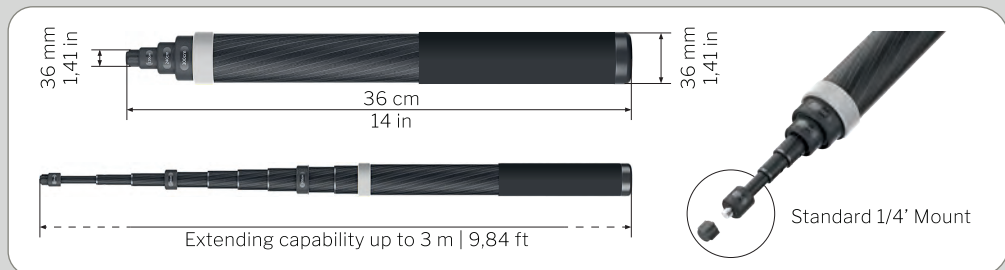

Secured Wireless

Trusted A/V transmission & camera control without any cables. Operable in wifi, 4/5G network-denied areas

Mounted or detached

Mounted on telescopic pole with extending capability up to 3 m | 9,8 ft or detached to be clamped on gear or glued in sentry mode on a wall

Basic equipment

1x EO/IR Camera,
HD Microphone, 2x IR LEDs

Material	Carbon fiber
Weight	365 g 12,8 oz
Mount	Standard 1,4' screw

Features

Easy to carry and store
Extendable to any length
Comfortable rubberized handle