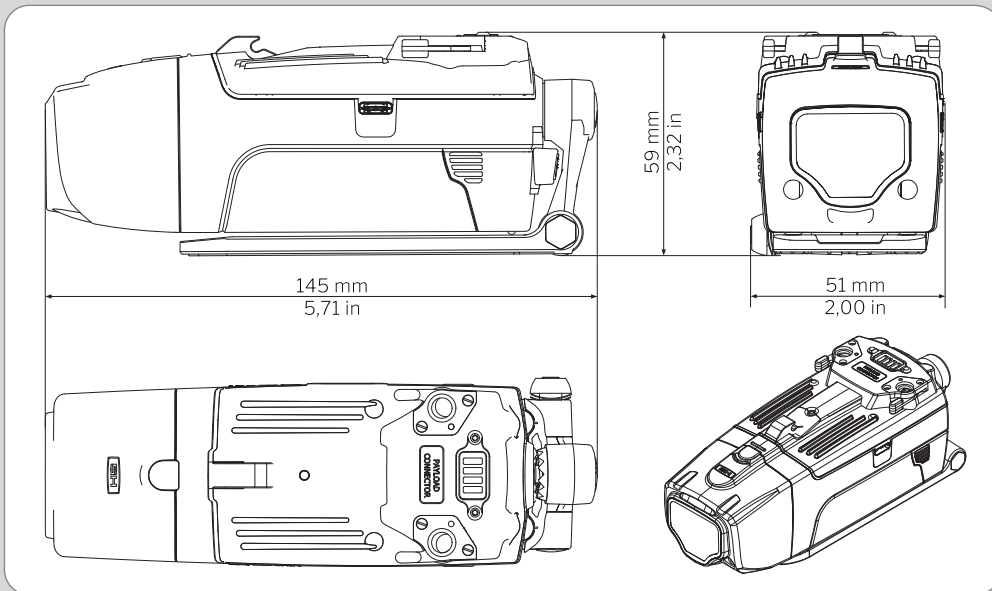

#1 BLUEPRINT

#2 SPECS

Image Sensor	1/2 in" CCD
Min. Illumination	0.0001 Lux
Lens & View Angle	150°
Burst Level	0.3Vp-p-0.33Vp-p
Weight w/o battery	375 gr | 13,2 oz
Ops Temperature	-20°C to 50°C -4°F to 122°F
Encryption	AES-256
Frequencies	C&C: 868/915 MHz A/V: 5.8 GHz
Power Supply	2x Li-Ion 3000mAh Replaceable | <30 sec
Runtime	300 min. int. battery

Basic equipment

1x EO/IR Camera,
HD Microphone, 2x IR LEDs

Material	Carbon fiber
Weight	365 g | 12,8 oz
Mount	Standard 1,4' screw